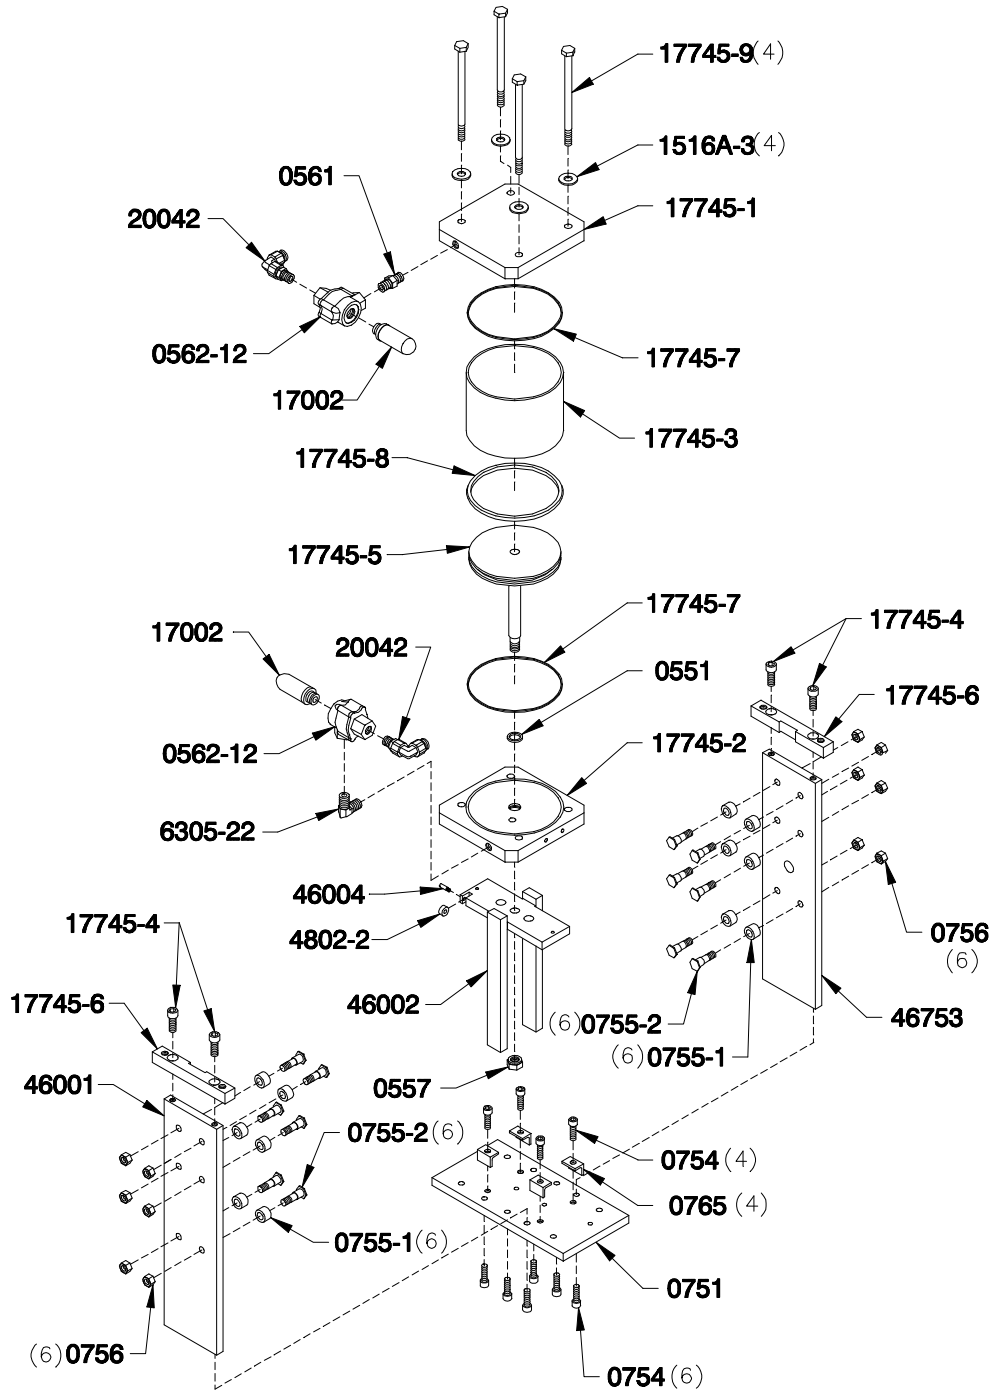

### AIR MOTOR ASSEMBLIES

46000, 46000-3, 46000-4 Only

Figure 9. Air Motor Assembly (Part No. 46755), Exploded View

TABLE 8. AIR MOTOR ASSEMBLY (PART NO. 46755), PARTS

Part Number	Description	Quantity
0551	O-Ring	1
0557	Piston Rod Nut	1
0561	Hex Nipple	1
0562-12	Quick Exhaust Valve	2
0751	Proportioning Unit Base	1
0754	Socket Head Cap Screw	10
0755-1	Bearing	12
0755-2	Cam Roller Stud	12
0756	Guide Roller Bearing Nut	12
0765	Pump Mounting Bracket	4
4802-2	Operating Roller	1
6305-22	Elbow	1
1516A-3	Washer	4
17002	Muffler	2
17745-1	Air Cylinder Top Plate	1
17745-2	Air Cylinder Bottom Plate	1
17745-3	Air Cylinder	1
17745-4	Socket Head Cap Screw	4
17745-5	Air Piston with Rod	1
17745-6	Air Cylinder Adapter	2
17745-7	O-Ring	2
17745-8	O-Ring	1
17745-9	Hex Head Cap Screw	4
20042	Tube Fitting	2
46001	Side Plate	1
46002	Pump Yoke	1
46004	Operating Stud	1
46753	Air Cylinder Upright	1

Part Number	Description	Quantity
0213-1	Hex Nut	4
0377	Flush Seal Pipe Plug	6
0451A-60	Pump Piston Rod	1
0452B-60	Pump Cylinder	1
0453	O-Ring	1
0455	Valve Ball	2
0460	Screen Screw	1
0461	Snap Ring	1
0462	Pump Screen	1
0470	Tube Nipple	1
0474	Cylinder Top	1
0475-60	R - Packing Nut (46400-60 Only)	1
0476-60	Packing Set	1
0477-60	Packing Support Washer	1
0478A-60	Packing Set	1
0479-60	Packing Support Washer	1
0480D-60/40	Packing Retainer Bolt	1
0481-60/48	Conical Spring	1
0482-60	Spring Retainer Ring	1
0483-7/16	Hex Head Cap Screw	1
0485	O-Ring	2
0486-7/16	Washer	1
0488-60	Packing Retainer Washer	1
0489-60	A - Packing Nut with Lube Cup (46450-60 Only)	1
0576	Flush Seal Pipe Plug	1
17402	Check Valve Retainer	2
17404	Tube Fitting	1
17405	Crossover Tube with Ferrule	1
17406	Check Valve Seat	2
17407	Check Valve Seal	2
17428	Resin Pump Base (Includes 0377)	1
17478	Iso Pump Base (Includes 0377)	1
56472	Tie Rod	4