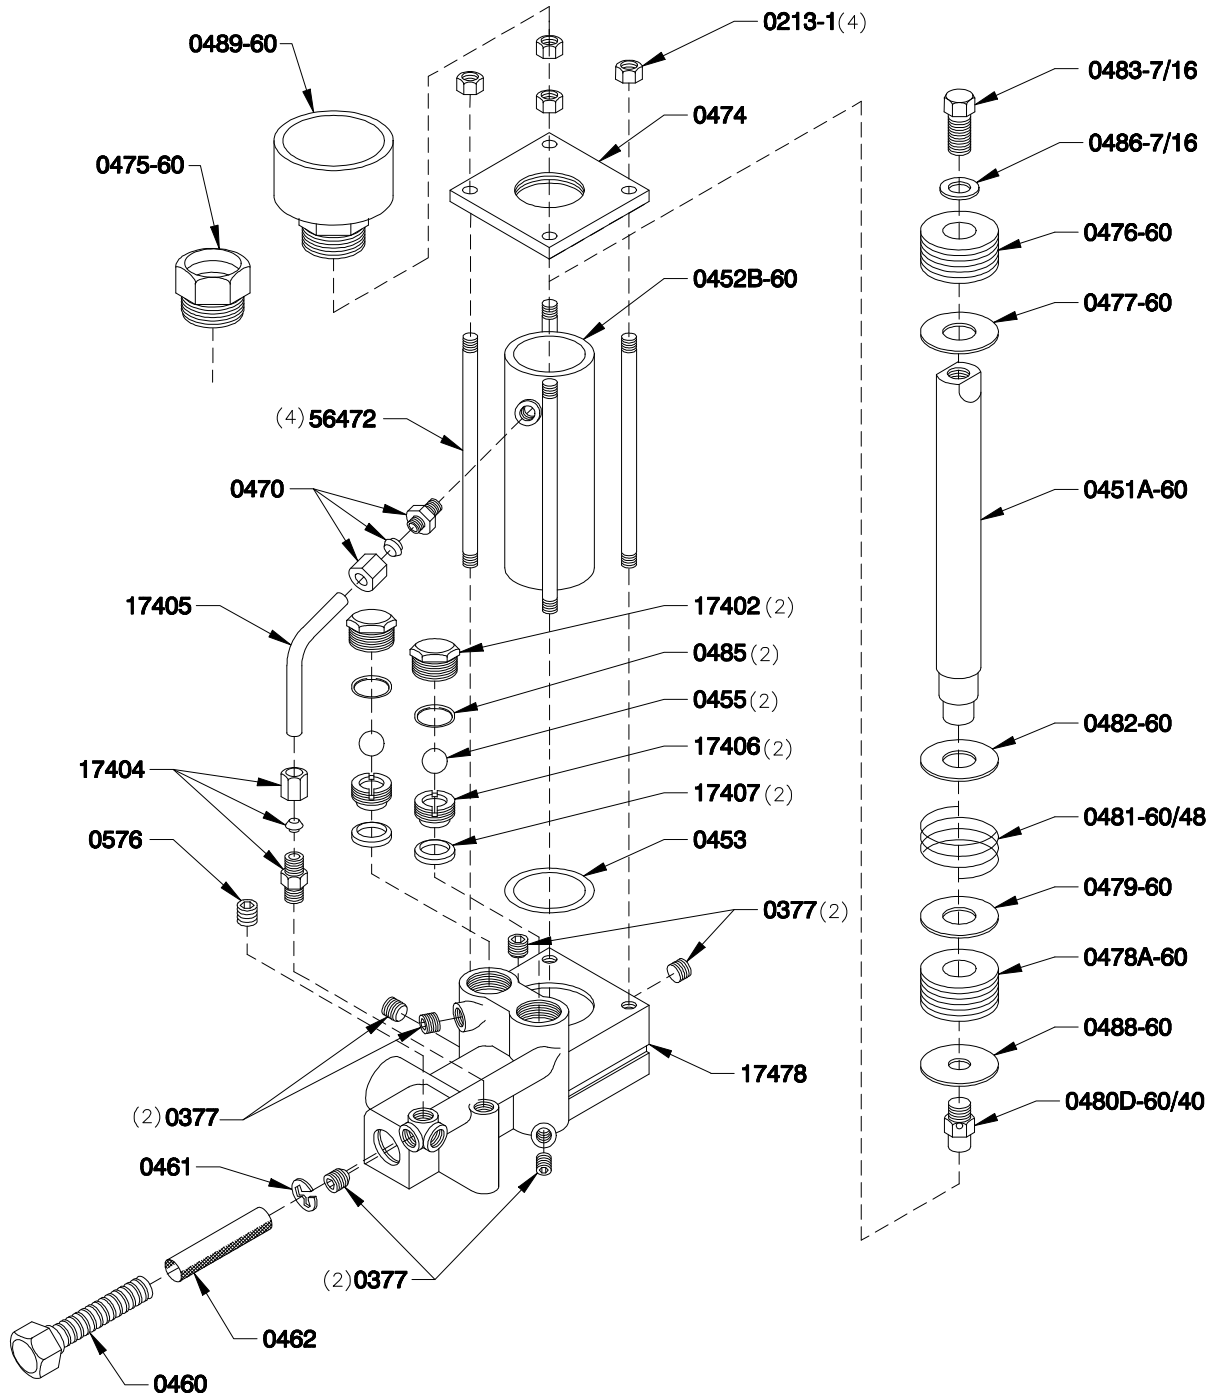

TABLE 14. PROPORTIONING PUMP ASSEMBLY (46400-60/46450-60), PARTS

PROPORTIONING PUMP ASSEMBLIES

Proportioning Pump Assembly (All units except 46000-5)

Figure 15. Proportioning Pump Assembly (46400-60/46450-60), Exploded View