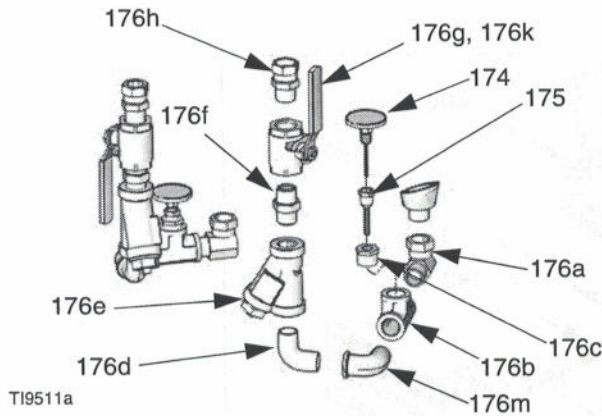

Air Motor Assembly

Air Motor Assembly

Ref. Part	Description	Qty.	Ref. Part	Description	Qty.
110	15J138 PLATE, base, pump	1	149	297438 FITTING, adapter	3
111	15J131 PLATE, side	2	150	297429 FITTING, straight	5
112	15J587 PLATE, cylinder, air, bottom	1	151	155665 UNION, adapter	1
113	C19837 SCREW, cap, socket hd	10	152	100840 FITTING, elbow, street	1
114	297411 CYLINDER, air	1	153	116513 REGULATOR, air	1
115	15J586 PLATE, cylinder, air, top	1	154	111598 GAUGE, pressure, air	1
116	101971 WASHER, thrust	8	155	297549 PLATE, counter	1
117	120557 SCREW, cap, socket head	5	156	297551 BRACKET, yoke	1
118	101566 NUT, lock	5	157	100015 NUT, hex mscr (not shown)	2
119	15J133 PLATE, mounting, cylinder	1	158	297371 ROLLER	1
120	246831 PUMP, displacement, w/lube, 0.552	1	159	297383 STUD, operating	1
121	15J132 LINK, connecting	2	160	100086 WASHER, plain	1
122	15J684 PLATE, yoke, pump	1	161	100029 NUT, cap, hex	1
123	191892 FITTING, elbow, street, 90 deg	1	162	297584 STUD, threaded	1
124	193031 NUT, retaining	2	163	297585 COUNTER, mechanical	1
125	245971 PUMP	1	164	297552 WHEEL, counter	1
126	112166 SCREW, cap, sch	2	165	295709 SCREW, cap, socket head	1
127	156971 FITTING, nipple, short	3	166	295695 SCREW, cap, buttoned	1
128	114128 FITTING, elbow, male, swivel	6	167	295203 SCREW, cap, 6-32 x 1/4, bh	4
129	297439 VALVE, quick exhaust	2	168	297440 VALVE, pilot	2
130	108636 MUFFLER	2	169	297442 TUBE	3
131	116746 FITTING, barbed, plated	2	170	054760 TUBE, polyurethane, rnd, black	3
132	120553 NUT, center lock, 5/8-18	2	171	297370 CONNECTOR, tube, air	3
133	120552 NUT, center lock, 1/2-20	1	172	297430 FITTING, tee	1
134	104765 PLUG, pipe headless	2	173	261840 FITTING, elbow, male	1
135	15J149 BUSHING, rod, air motor	1	174	102124 THERMOMETER, dial	2
136	120554 SEAL, u-cup, bevel lip	1	175	15D757 HOUSING, thermometer, viscon hp	2
137	183210 PIN, str, hdls	2	176	288356 KIT, fluid inlet, pair	1
138	297372 PISTON, air, w/ rod	1	176a	FITTING, union, adapter, 90 deg	2
139	296113 O-RING, #350,buna-n	1	176b	TEE, pipe 3	2
140	296112 O-RING, #049,buna-n	2	176c	BUSHING, pipe	2
141	183169 SPRING, retaining	2	176d	FITTING, elbow, pipe, male	2
142	15J614 BRACKET, mounting, control	1	176e	STRAINER, y	2
143	297389 VALVE, pilot	1	176f	FITTING, nipple, hex	2
144	109468 SCREW, cap, hex hd	2	176g	VALVE, ball, 3/4 npt	2
145	100186 WASHER, lock, internal tooth	2	176h	FITTING, union, 3/4 mpt x 1/2 fpt	1
146	297527 MANIFOLD, air	1	176k	FITTING, swivel	1
147	102313 SCREW, cap, hex, 1/4	2	176m	ELBOW, 90 deg	2
148	100016 WASHER, lock	2	177	121601 NUT, acetal, 1 1/18-12	1