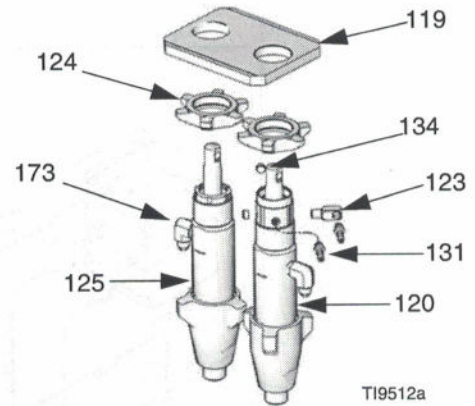

Air Motor Assembly

Air Motor Assembly

Ref. Part	Description	Qty.	Ref. Part	Description	Qty.
110	15J138 PLATE, base, pump	1	149	297438 FITTING, adapter	3
111	15J131 PLATE, side	2	150	297429 FITTING, straight	5
112	15J587 PLATE, cylinder, air, bottom	1	151	155665 UNION, adapter	1
113	C19837 SCREW, cap, socket hd	10	152	100840 FITTING, elbow, street	1
114	297411 CYLINDER, air	1	153	116513 REGULATOR, air	1
115	15J586 PLATE, cylinder, air, top	1	154	111598 GAUGE, pressure, air	1
116	101971 WASHER, thrust	8	155	297549 PLATE, counter	1
117	120557 SCREW, cap, socket head	5	156	297551 BRACKET, yoke	1
118	101566 NUT, lock	5	157	100015 NUT, hex mscr (not shown)	2
119	15J133 PLATE, mounting, cylinder	1	158	297371 ROLLER	1
120	246831 PUMP, displacement, w/lube, 0.552	1	159	297383 STUD, operating	1
121	15J132 LINK, connecting	2	160	100086 WASHER, plain	1
122	15J684 PLATE, yoke, pump	1	161	100029 NUT, cap, hex	1
123	191892 FITTING, elbow, street, 90 deg	1	162	297584 STUD, threaded	1
124	193031 NUT, retaining	2	163	297585 COUNTER, mechanical	1
125	245971 PUMP	1	164	297552 WHEEL, counter	1
126	112166 SCREW, cap, sch	2	165	295709 SCREW, cap, socket head	1
127	156971 FITTING, nipple, short	3	166	295695 SCREW, cap, buttoned	1
128	114128 FITTING, elbow, male, swivel	6	167	295203 SCREW, cap, 6-32 x 1/4, bh	4
129	297439 VALVE, quick exhaust	2	168	297440 VALVE, pilot	2
130	108636 MUFFLER	2	169	297442 TUBE	3
131	116746 FITTING, barbed, plated	2	170	054760 TUBE, polyurethane, rnd, black	3
132	120553 NUT, center lock, 5/8-18	2	171	297370 CONNECTOR, tube, air	3
133	120552 NUT, center lock, 1/2-20	1	172	297430 FITTING, tee	1
134	104765 PLUG, pipe headless	2	173	261840 FITTING, elbow, male	1
135	15J149 BUSHING, rod, air motor	1	174	102124 THERMOMETER, dial	2
136	120554 SEAL, u-cup, bevel lip	1	175	15D757 HOUSING, thermometer, viscon hp	2
137	183210 PIN, str, hdls	2	176	288356 KIT, fluid inlet, pair	1
138	297372 PISTON, air, w/ rod	1	176a	FITTING, union, adapter, 90 deg	2
139	296113 O-RING, #350,buna-n	1	176b	TEE, pipe 3	2
140	296112 O-RING, #049,buna-n	2	176c	BUSHING, pipe	2
141	183169 SPRING, retaining	2	176d	FITTING, elbow, pipe, male	2
142	15J614 BRACKET, mounting, control	1	176e	STRAINER, y	2
143	297389 VALVE, pilot	1	176f	FITTING, nipple, hex	2
144	109468 SCREW, cap, hex hd	2	176g	VALVE, ball, 3/4 npt	2
145	100186 WASHER, lock, internal tooth	2	176h	FITTING, union, 3/4 mpt x 1/2 fpt	1
146	297527 MANIFOLD, air	1	176k	FITTING, swivel	1
147	102313 SCREW, cap, hex, 1/4	2	176m	ELBOW, 90 deg	2
148	100016 WASHER, lock	2	177	121601 NUT, acetal, 1 1/18-12	1