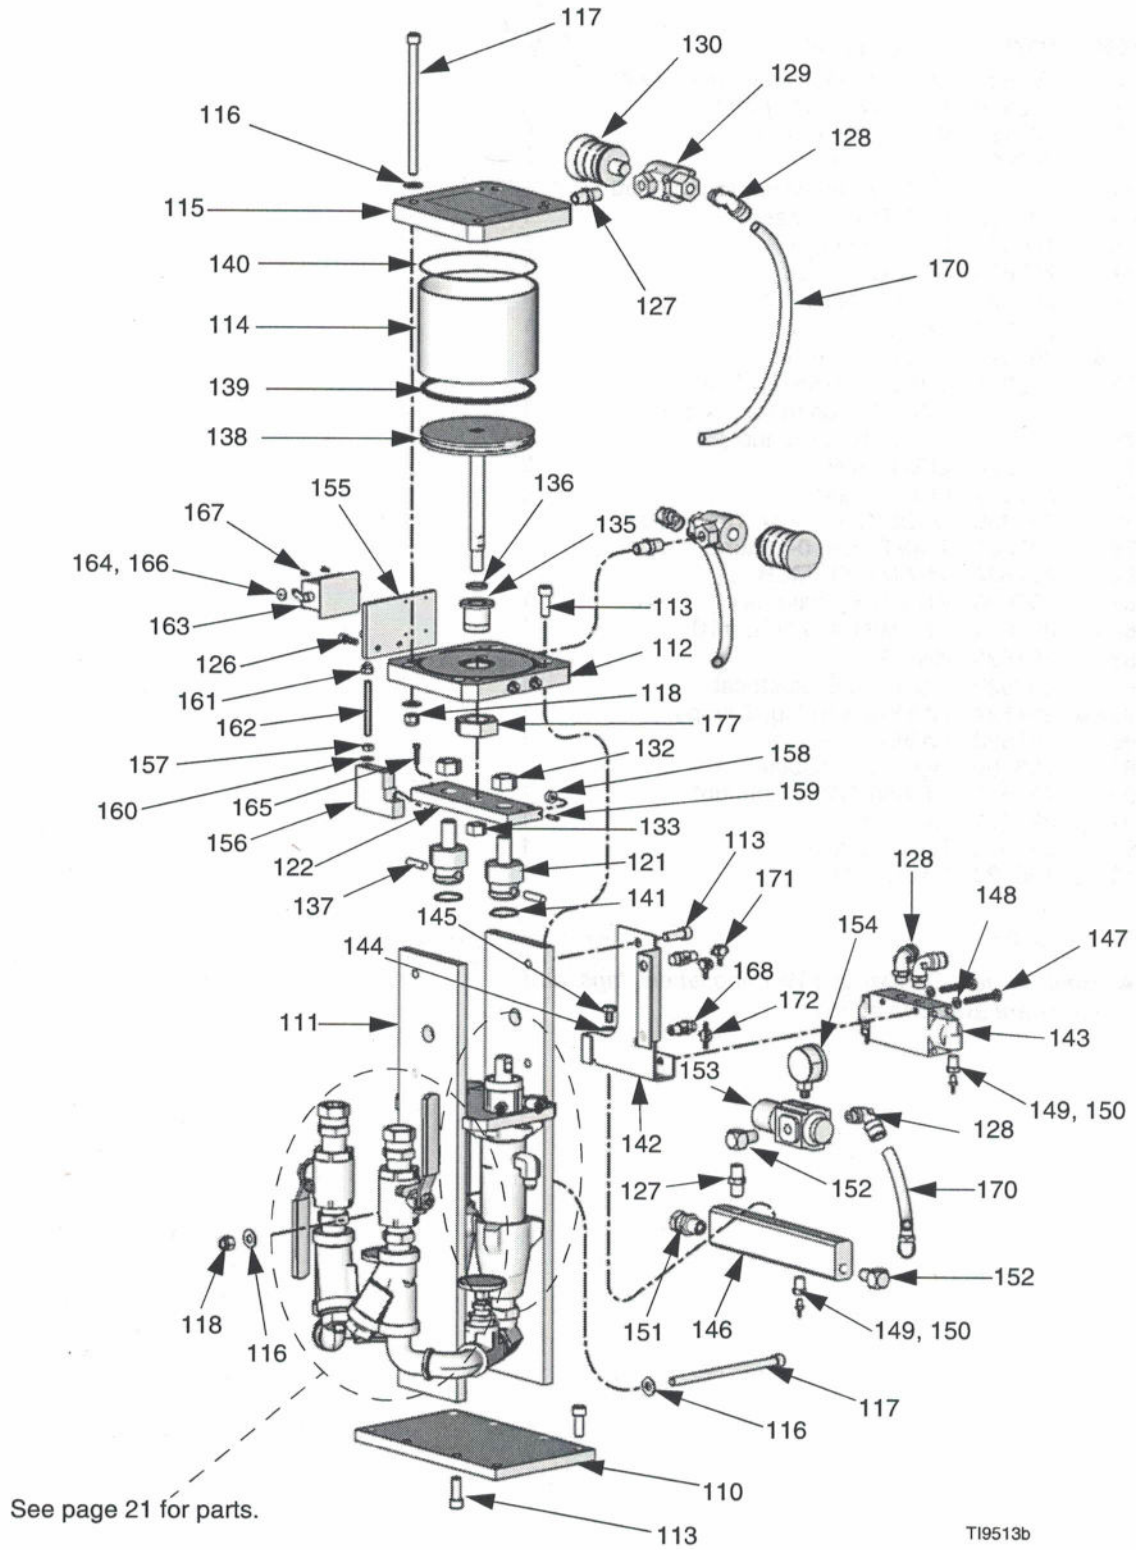

Air Motor Assembly

Air Motor Assembly

Ref. Part	Description	Qty.	Ref. Part	Description	Qty.
110	15J138 PLATE, base, pump	1	149	297438 FITTING, adapter	3
111	15J131 PLATE, side	2	150	297429 FITTING, straight	5
112	15J587 PLATE, cylinder, air, bottom	1	151	155665 UNION, adapter	1
113	C19837 SCREW, cap, socket hd	10	152	100840 FITTING, elbow, street	1
114	297411 CYLINDER, air	1	153	116513 REGULATOR, air	1
115	15J586 PLATE, cylinder, air, top	1	154	111598 GAUGE, pressure, air	1
116	101971 WASHER, thrust	8	155	297549 PLATE, counter	1
117	120557 SCREW, cap, socket head	5	156	297551 BRACKET, yoke	1
118	101566 NUT, lock	5	157	100015 NUT, hex mscr (not shown)	2
119	15J133 PLATE, mounting, cylinder	1	158	297371 ROLLER	1
120	246831 PUMP, displacement, w/lube, 0.552	1	159	297383 STUD, operating	1
121	15J132 LINK, connecting	2	160	100086 WASHER, plain	1
122	15J684 PLATE, yoke, pump	1	161	100029 NUT, cap, hex	1
123	191892 FITTING, elbow, street, 90 deg	1	162	297584 STUD, threaded	1
124	193031 NUT, retaining	2	163	297585 COUNTER, mechanical	1
125	245971 PUMP	1	164	297552 WHEEL, counter	1
126	112166 SCREW, cap, sch	2	165	295709 SCREW, cap, socket head	1
127	156971 FITTING, nipple, short	3	166	295695 SCREW, cap, buttoned	1
128	114128 FITTING, elbow, male, swivel	6	167	295203 SCREW, cap, 6-32 x 1/4, bh	4
129	297439 VALVE, quick exhaust	2	168	297440 VALVE, pilot	2
130	108636 MUFFLER	2	169	297442 TUBE	3
131	116746 FITTING, barbed, plated	2	170	054760 TUBE, polyurethane, rnd, black	3
132	120553 NUT, center lock, 5/8-18	2	171	297370 CONNECTOR, tube, air	3
133	120552 NUT, center lock, 1/2-20	1	172	297430 FITTING, tee	1
134	104765 PLUG, pipe headless	2	173	261840 FITTING, elbow, male	1
135	15J149 BUSHING, rod, air motor	1	174	102124 THERMOMETER, dial	2
136	120554 SEAL, u-cup, bevel lip	1	175	15D757 HOUSING, thermometer, viscon hp	2
137	183210 PIN, str, hdls	2	176	288356 KIT, fluid inlet, pair	1
138	297372 PISTON, air, w/ rod	1	176a	FITTING, union, adapter, 90 deg	2
139	296113 O-RING, #350,buna-n	1	176b	TEE, pipe 3	2
140	296112 O-RING, #049,buna-n	2	176c	BUSHING, pipe	2
141	183169 SPRING, retaining	2	176d	FITTING, elbow, pipe, male	2
142	15J614 BRACKET, mounting, control	1	176e	STRAINER, y	2
143	297389 VALVE, pilot	1	176f	FITTING, nipple, hex	2
144	109468 SCREW, cap, hex hd	2	176g	VALVE, ball, 3/4 npt	2
145	100186 WASHER, lock, internal tooth	2	176h	FITTING, union, 3/4 mpt x 1/2 fpt	1
146	297527 MANIFOLD, air	1	176k	FITTING, swivel	1
147	102313 SCREW, cap, hex, 1/4	2	176m	ELBOW, 90 deg	2
148	100016 WASHER, lock	2	177	121601 NUT, acetal, 1 1/18-12	1