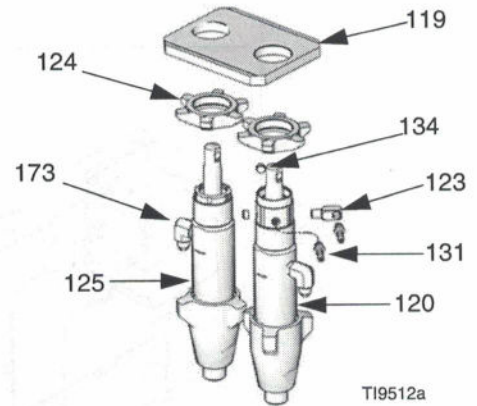

### Air Motor Assembly

Ref. Part	Description	Qty.	Ref. Part	Description	Qty.
110	15J138 PLATE, base, pump	1	149	297438 FITTING, adapter	3
111	15J131 PLATE, side	2	150	297429 FITTING, straight	5
112	15J587 PLATE, cylinder, air, bottom	1	151	155665 UNION, adapter	1
113	C19837 SCREW, cap, socket hd	10	152	100840 FITTING, elbow, street	1
114	297411 CYLINDER, air	1	153	116513 REGULATOR, air	1
115	15J586 PLATE, cylinder, air, top	1	154	111598 GAUGE, pressure, air	1
116	101971 WASHER, thrust	8	155	297549 PLATE, counter	1
117	120557 SCREW, cap, socket head	5	156	297551 BRACKET, yoke	1
118	101566 NUT, lock	5	157	100015 NUT, hex mscr (not shown)	2
119	15J133 PLATE, mounting, cylinder	1	158	297371 ROLLER	1
120	246831 PUMP, displacement, w/lube, 0.552	1	159	297383 STUD, operating	1
121	15J132 LINK, connecting	2	160	100086 WASHER, plain	1
122	15J684 PLATE, yoke, pump	1	161	100029 NUT, cap, hex	1
123	191892 FITTING, elbow, street, 90 deg	1	162	297584 STUD, threaded	1
124	193031 NUT, retaining	2	163	297585 COUNTER, mechanical	1
125	245971 PUMP	1	164	297552 WHEEL, counter	1
126	112166 SCREW, cap, sch	2	165	295709 SCREW, cap, socket head	1
127	156971 FITTING, nipple, short	3	166	295695 SCREW, cap, buttoned	1
128	114128 FITTING, elbow, male, swivel	6	167	295203 SCREW, cap, 6-32 x 1/4, bh	4
129	297439 VALVE, quick exhaust	2	168	297440 VALVE, pilot	2
130	108636 MUFFLER	2	169	297442 TUBE	3
131	116746 FITTING, barbed, plated	2	170	054760 TUBE, polyurethane, rnd, black	3
132	120553 NUT, center lock, 5/8-18	2	171	297370 CONNECTOR, tube, air	3
133	120552 NUT, center lock, 1/2-20	1	172	297430 FITTING, tee	1
134	104765 PLUG, pipe headless	2	173	261840 FITTING, elbow, male	1
135	15J149 BUSHING, rod, air motor	1	174	102124 THERMOMETER, dial	2
136	120554 SEAL, u-cup, bevel lip	1	175	15D757 HOUSING, thermometer, viscon hp	2
137	183210 PIN, str, hdls	2	176	288356 KIT, fluid inlet, pair	1
138	297372 PISTON, air, w/ rod	1	176a	FITTING, union, adapter, 90 deg	2
139	296113 O-RING, #350,buna-n	1	176b	TEE, pipe 3	2
140	296112 O-RING, #049,buna-n	2	176c	BUSHING, pipe	2
141	183169 SPRING, retaining	2	176d	FITTING, elbow, pipe, male	2
142	15J614 BRACKET, mounting, control	1	176e	STRAINER, y	2
143	297389 VALVE, pilot	1	176f	FITTING, nipple, hex	2
144	109468 SCREW, cap, hex hd	2	176g	VALVE, ball, 3/4 npt	2
145	100186 WASHER, lock, internal tooth	2	176h	FITTING, union, 3/4 mpt x 1/2 fpt	1
146	297527 MANIFOLD, air	1	176k	FITTING, swivel	1
147	102313 SCREW, cap, hex, 1/4	2	176m	ELBOW, 90 deg	2
148	100016 WASHER, lock	2	177	121601 NUT, acetal, 1 1/18-12	1