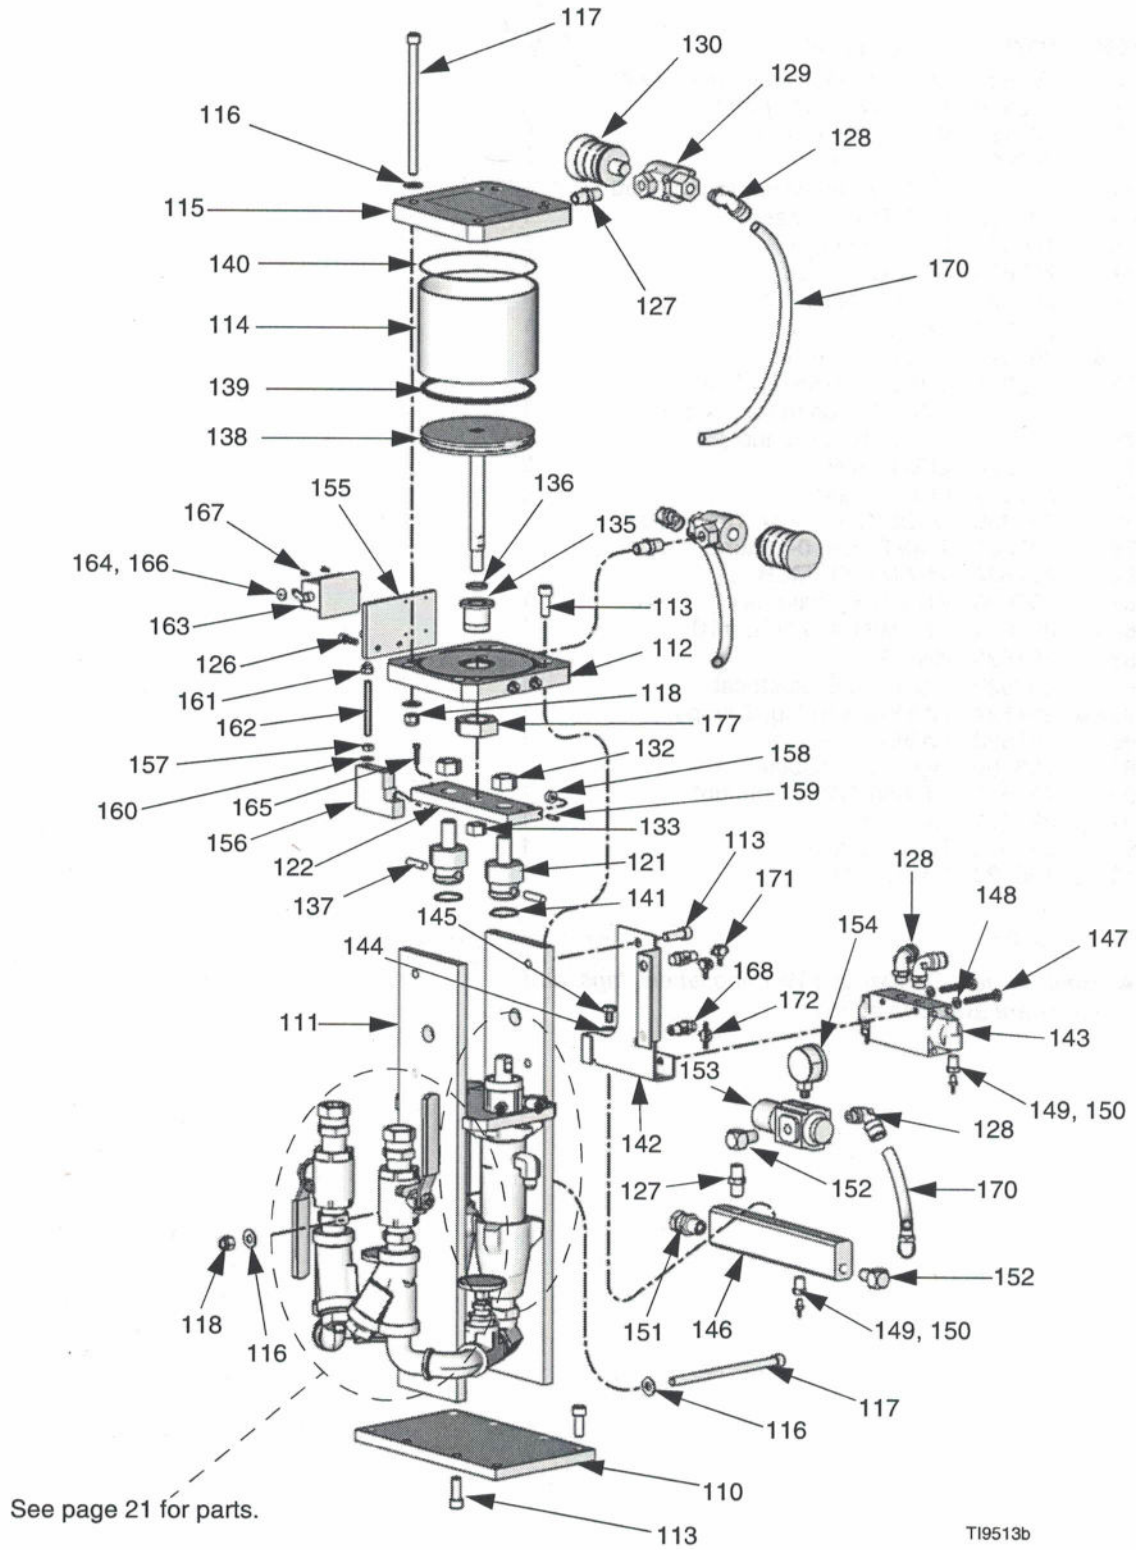

### Air Motor Assembly

Ref. Part	Description	Qty.	Ref. Part	Description	Qty.
110	15J138 PLATE, base, pump	1	149	297438 FITTING, adapter	3
111	15J131 PLATE, side	2	150	297429 FITTING, straight	5
112	15J587 PLATE, cylinder, air, bottom	1	151	155665 UNION, adapter	1
113	C19837 SCREW, cap, socket hd	10	152	100840 FITTING, elbow, street	1
114	297411 CYLINDER, air	1	153	116513 REGULATOR, air	1
115	15J586 PLATE, cylinder, air, top	1	154	111598 GAUGE, pressure, air	1
116	101971 WASHER, thrust	8	155	297549 PLATE, counter	1
117	120557 SCREW, cap, socket head	5	156	297551 BRACKET, yoke	1
118	101566 NUT, lock	5	157	100015 NUT, hex mscr (not shown)	2
119	15J133 PLATE, mounting, cylinder	1	158	297371 ROLLER	1
120	246831 PUMP, displacement, w/lube, 0.552	1	159	297383 STUD, operating	1
121	15J132 LINK, connecting	2	160	100086 WASHER, plain	1
122	15J684 PLATE, yoke, pump	1	161	100029 NUT, cap, hex	1
123	191892 FITTING, elbow, street, 90 deg	1	162	297584 STUD, threaded	1
124	193031 NUT, retaining	2	163	297585 COUNTER, mechanical	1
125	245971 PUMP	1	164	297552 WHEEL, counter	1
126	112166 SCREW, cap, sch	2	165	295709 SCREW, cap, socket head	1
127	156971 FITTING, nipple, short	3	166	295695 SCREW, cap, buttoned	1
128	114128 FITTING, elbow, male, swivel	6	167	295203 SCREW, cap, 6-32 x 1/4, bh	4
129	297439 VALVE, quick exhaust	2	168	297440 VALVE, pilot	2
130	108636 MUFFLER	2	169	297442 TUBE	3
131	116746 FITTING, barbed, plated	2	170	054760 TUBE, polyurethane, rnd, black	3
132	120553 NUT, center lock, 5/8-18	2	171	297370 CONNECTOR, tube, air	3
133	120552 NUT, center lock, 1/2-20	1	172	297430 FITTING, tee	1
134	104765 PLUG, pipe headless	2	173	261840 FITTING, elbow, male	1
135	15J149 BUSHING, rod, air motor	1	174	102124 THERMOMETER, dial	2
136	120554 SEAL, u-cup, bevel lip	1	175	15D757 HOUSING, thermometer, viscon hp	2
137	183210 PIN, str, hdls	2	176	288356 KIT, fluid inlet, pair	1
138	297372 PISTON, air, w/ rod	1	176a	FITTING, union, adapter, 90 deg	2
139	296113 O-RING, #350,buna-n	1	176b	TEE, pipe 3	2
140	296112 O-RING, #049,buna-n	2	176c	BUSHING, pipe	2
141	183169 SPRING, retaining	2	176d	FITTING, elbow, pipe, male	2
142	15J614 BRACKET, mounting, control	1	176e	STRAINER, y	2
143	297389 VALVE, pilot	1	176f	FITTING, nipple, hex	2
144	109468 SCREW, cap, hex hd	2	176g	VALVE, ball, 3/4 npt	2
145	100186 WASHER, lock, internal tooth	2	176h	FITTING, union, 3/4 mpt x 1/2 fpt	1
146	297527 MANIFOLD, air	1	176k	FITTING, swivel	1
147	102313 SCREW, cap, hex, 1/4	2	176m	ELBOW, 90 deg	2
148	100016 WASHER, lock	2	177	121601 NUT, acetal, 1 1/18-12	1