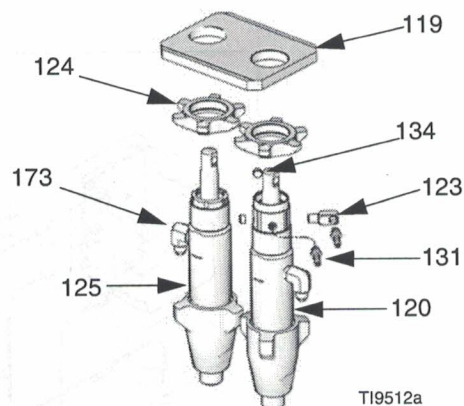

Air Motor Assembly

Air Motor Assembly

Ref. Part	Description	Qty.	Ref. Part	Description	Qty.
110	15J138 PLATE, base, pump	1	149	297438 FITTING, adapter	3
111	15J131 PLATE, side	2	150	297429 FITTING, straight	5
112	15J587 PLATE, cylinder, air, bottom	1	151	155665 UNION, adapter	1
113	C19837 SCREW, cap, socket hd	10	152	100840 FITTING, elbow, street	1
114	297411 CYLINDER, air	1	153	116513 REGULATOR, air	1
115	15J586 PLATE, cylinder, air, top	1	154	111598 GAUGE, pressure, air	1
116	101971 WASHER, thrust	8	155	297549 PLATE, counter	1
117	120557 SCREW, cap, socket head	5	156	297551 BRACKET, yoke	1
118	101566 NUT, lock	5	157	100015 NUT, hex mscr (not shown)	2
119	15J133 PLATE, mounting, cylinder	1	158	297371 ROLLER	1
120	246831 PUMP, displacement, w/lube, 0.552	1	159	297383 STUD, operating	1
121	15J132 LINK, connecting	2	160	100086 WASHER, plain	1
122	15J684 PLATE, yoke, pump	1	161	100029 NUT, cap, hex	1
123	191892 FITTING, elbow, street, 90 deg	1	162	297584 STUD, threaded	1
124	193031 NUT, retaining	2	163	297585 COUNTER, mechanical	1
125	245971 PUMP	1	164	297552 WHEEL, counter	1
126	112166 SCREW, cap, sch	2	165	295709 SCREW, cap, socket head	1
127	156971 FITTING, nipple, short	3	166	295695 SCREW, cap, buttoned	1
128	114128 FITTING, elbow, male, swivel	6	167	295203 SCREW, cap, 6-32 x 1/4, bh	4
129	297439 VALVE, quick exhaust	2	168	297440 VALVE, pilot	2
130	108636 MUFFLER	2	169	297442 TUBE	3
131	116746 FITTING, barbed, plated	2	170	054760 TUBE, polyurethane, rnd, black	3
132	120553 NUT, center lock, 5/8-18	2	171	297370 CONNECTOR, tube, air	3
133	120552 NUT, center lock, 1/2-20	1	172	297430 FITTING, tee	1
134	104765 PLUG, pipe headless	2	173	261840 FITTING, elbow, male	1
135	15J149 BUSHING, rod, air motor	1	174	102124 THERMOMETER, dial	2
136	120554 SEAL, u-cup, bevel lip	1	175	15D757 HOUSING, thermometer, viscon hp	2
137	183210 PIN, str, hdls	2	176	288356 KIT, fluid inlet, pair	1
138	297372 PISTON, air, w/ rod	1	176a	FITTING, union, adapter, 90 deg	2
139	296113 O-RING, #350,buna-n	1	176b	TEE, pipe 3	2
140	296112 O-RING, #049,buna-n	2	176c	BUSHING, pipe	2
141	183169 SPRING, retaining	2	176d	FITTING, elbow, pipe, male	2
142	15J614 BRACKET, mounting, control	1	176e	STRAINER, y	2
143	297389 VALVE, pilot	1	176f	FITTING, nipple, hex	2
144	109468 SCREW, cap, hex hd	2	176g	VALVE, ball, 3/4 npt	2
145	100186 WASHER, lock, internal tooth	2	176h	FITTING, union, 3/4 mpt x 1/2 fpt	1
146	297527 MANIFOLD, air	1	176k	FITTING, swivel	1
147	102313 SCREW, cap, hex, 1/4	2	176m	ELBOW, 90 deg	2
148	100016 WASHER, lock	2	177	121601 NUT, acetal, 1 1/18-12	1