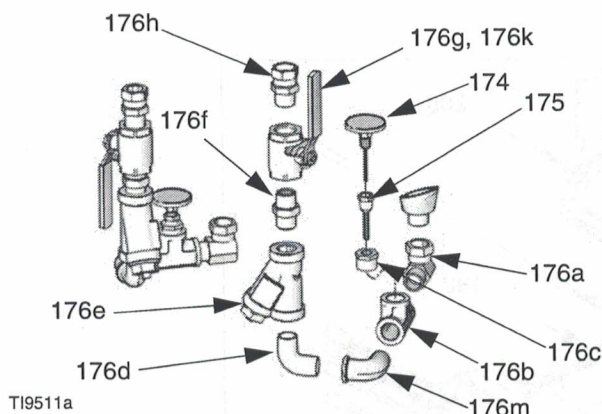

Air Motor Assembly

Air Motor Assembly

Ref. Part	Description	Qty.	Ref. Part	Description	Qty.
110	15J138 PLATE, base, pump	1	149	297438 FITTING, adapter	3
111	15J131 PLATE, side	2	150	297429 FITTING, straight	5
112	15J587 PLATE, cylinder, air, bottom	1	151	155665 UNION, adapter	1
113	C19837 SCREW, cap, socket hd	10	152	100840 FITTING, elbow, street	1
114	297411 CYLINDER, air	1	153	116513 REGULATOR, air	1
115	15J586 PLATE, cylinder, air, top	1	154	111598 GAUGE, pressure, air	1
116	101971 WASHER, thrust	8	155	297549 PLATE, counter	1
117	120557 SCREW, cap, socket head	5	156	297551 BRACKET, yoke	1
118	101566 NUT, lock	5	157	100015 NUT, hex mscr (not shown)	2
119	15J133 PLATE, mounting, cylinder	1	158	297371 ROLLER	1
120	246831 PUMP, displacement, w/lube, 0.552	1	159	297383 STUD, operating	1
121	15J132 LINK, connecting	2	160	100086 WASHER, plain	1
122	15J684 PLATE, yoke, pump	1	161	100029 NUT, cap, hex	1
123	191892 FITTING, elbow, street, 90 deg	1	162	297584 STUD, threaded	1
124	193031 NUT, retaining	2	163	297585 COUNTER, mechanical	1
125	245971 PUMP	1	164	297552 WHEEL, counter	1
126	112166 SCREW, cap, sch	2	165	295709 SCREW, cap, socket head	1
127	156971 FITTING, nipple, short	3	166	295695 SCREW, cap, buttoned	1
128	114128 FITTING, elbow, male, swivel	6	167	295203 SCREW, cap, 6-32 x 1/4, bh	4
129	297439 VALVE, quick exhaust	2	168	297440 VALVE, pilot	2
130	108636 MUFFLER	2	169	297442 TUBE	3
131	116746 FITTING, barbed, plated	2	170	054760 TUBE, polyurethane, rnd, black	3
132	120553 NUT, center lock, 5/8-18	2	171	297370 CONNECTOR, tube, air	3
133	120552 NUT, center lock, 1/2-20	1	172	297430 FITTING, tee	1
134	104765 PLUG, pipe headless	2	173	261840 FITTING, elbow, male	1
135	15J149 BUSHING, rod, air motor	1	174	102124 THERMOMETER, dial	2
136	120554 SEAL, u-cup, bevel lip	1	175	15D757 HOUSING, thermometer, viscon hp	2
137	183210 PIN, str, hdls	2	176	288356 KIT, fluid inlet, pair	1
138	297372 PISTON, air, w/ rod	1	176a	FITTING, union, adapter, 90 deg	2
139	296113 O-RING, #350,buna-n	1	176b	TEE, pipe 3	2
140	296112 O-RING, #049,buna-n	2	176c	BUSHING, pipe	2
141	183169 SPRING, retaining	2	176d	FITTING, elbow, pipe, male	2
142	15J614 BRACKET, mounting, control	1	176e	STRAINER, y	2
143	297389 VALVE, pilot	1	176f	FITTING, nipple, hex	2
144	109468 SCREW, cap, hex hd	2	176g	VALVE, ball, 3/4 npt	2
145	100186 WASHER, lock, internal tooth	2	176h	FITTING, union, 3/4 mpt x 1/2 fpt	1
146	297527 MANIFOLD, air	1	176k	FITTING, swivel	1
147	102313 SCREW, cap, hex, 1/4	2	176m	ELBOW, 90 deg	2
148	100016 WASHER, lock	2	177	121601 NUT, acetal, 1 1/18-12	1