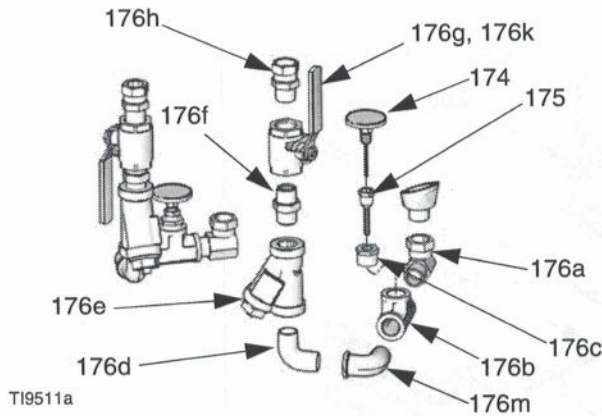

### Air Motor Assembly

Ref. Part	Description	Qty.	Ref. Part	Description	Qty.
110	15J138 PLATE, base, pump	1	149	297438 FITTING, adapter	3
111	15J131 PLATE, side	2	150	297429 FITTING, straight	5
112	15J587 PLATE, cylinder, air, bottom	1	151	155665 UNION, adapter	1
113	C19837 SCREW, cap, socket hd	10	152	100840 FITTING, elbow, street	1
114	297411 CYLINDER, air	1	153	116513 REGULATOR, air	1
115	15J586 PLATE, cylinder, air, top	1	154	111598 GAUGE, pressure, air	1
116	101971 WASHER, thrust	8	155	297549 PLATE, counter	1
117	120557 SCREW, cap, socket head	5	156	297551 BRACKET, yoke	1
118	101566 NUT, lock	5	157	100015 NUT, hex mscr (not shown)	2
119	15J133 PLATE, mounting, cylinder	1	158	297371 ROLLER	1
120	246831 PUMP, displacement, w/lube, 0.552	1	159	297383 STUD, operating	1
121	15J132 LINK, connecting	2	160	100086 WASHER, plain	1
122	15J684 PLATE, yoke, pump	1	161	100029 NUT, cap, hex	1
123	191892 FITTING, elbow, street, 90 deg	1	162	297584 STUD, threaded	1
124	193031 NUT, retaining	2	163	297585 COUNTER, mechanical	1
125	245971 PUMP	1	164	297552 WHEEL, counter	1
126	112166 SCREW, cap, sch	2	165	295709 SCREW, cap, socket head	1
127	156971 FITTING, nipple, short	3	166	295695 SCREW, cap, buttoned	1
128	114128 FITTING, elbow, male, swivel	6	167	295203 SCREW, cap, 6-32 x 1/4, bh	4
129	297439 VALVE, quick exhaust	2	168	297440 VALVE, pilot	2
130	108636 MUFFLER	2	169	297442 TUBE	3
131	116746 FITTING, barbed, plated	2	170	054760 TUBE, polyurethane, rnd, black	3
132	120553 NUT, center lock, 5/8-18	2	171	297370 CONNECTOR, tube, air	3
133	120552 NUT, center lock, 1/2-20	1	172	297430 FITTING, tee	1
134	104765 PLUG, pipe headless	2	173	261840 FITTING, elbow, male	1
135	15J149 BUSHING, rod, air motor	1	174	102124 THERMOMETER, dial	2
136	120554 SEAL, u-cup, bevel lip	1	175	15D757 HOUSING, thermometer, viscon hp	2
137	183210 PIN, str, hdls	2	176	288356 KIT, fluid inlet, pair	1
138	297372 PISTON, air, w/ rod	1	176a	FITTING, union, adapter, 90 deg	2
139	296113 O-RING, #350,buna-n	1	176b	TEE, pipe 3	2
140	296112 O-RING, #049,buna-n	2	176c	BUSHING, pipe	2
141	183169 SPRING, retaining	2	176d	FITTING, elbow, pipe, male	2
142	15J614 BRACKET, mounting, control	1	176e	STRAINER, y	2
143	297389 VALVE, pilot	1	176f	FITTING, nipple, hex	2
144	109468 SCREW, cap, hex hd	2	176g	VALVE, ball, 3/4 npt	2
145	100186 WASHER, lock, internal tooth	2	176h	FITTING, union, 3/4 mpt x 1/2 fpt	1
146	297527 MANIFOLD, air	1	176k	FITTING, swivel	1
147	102313 SCREW, cap, hex, 1/4	2	176m	ELBOW, 90 deg	2
148	100016 WASHER, lock	2	177	121601 NUT, acetal, 1 1/18-12	1