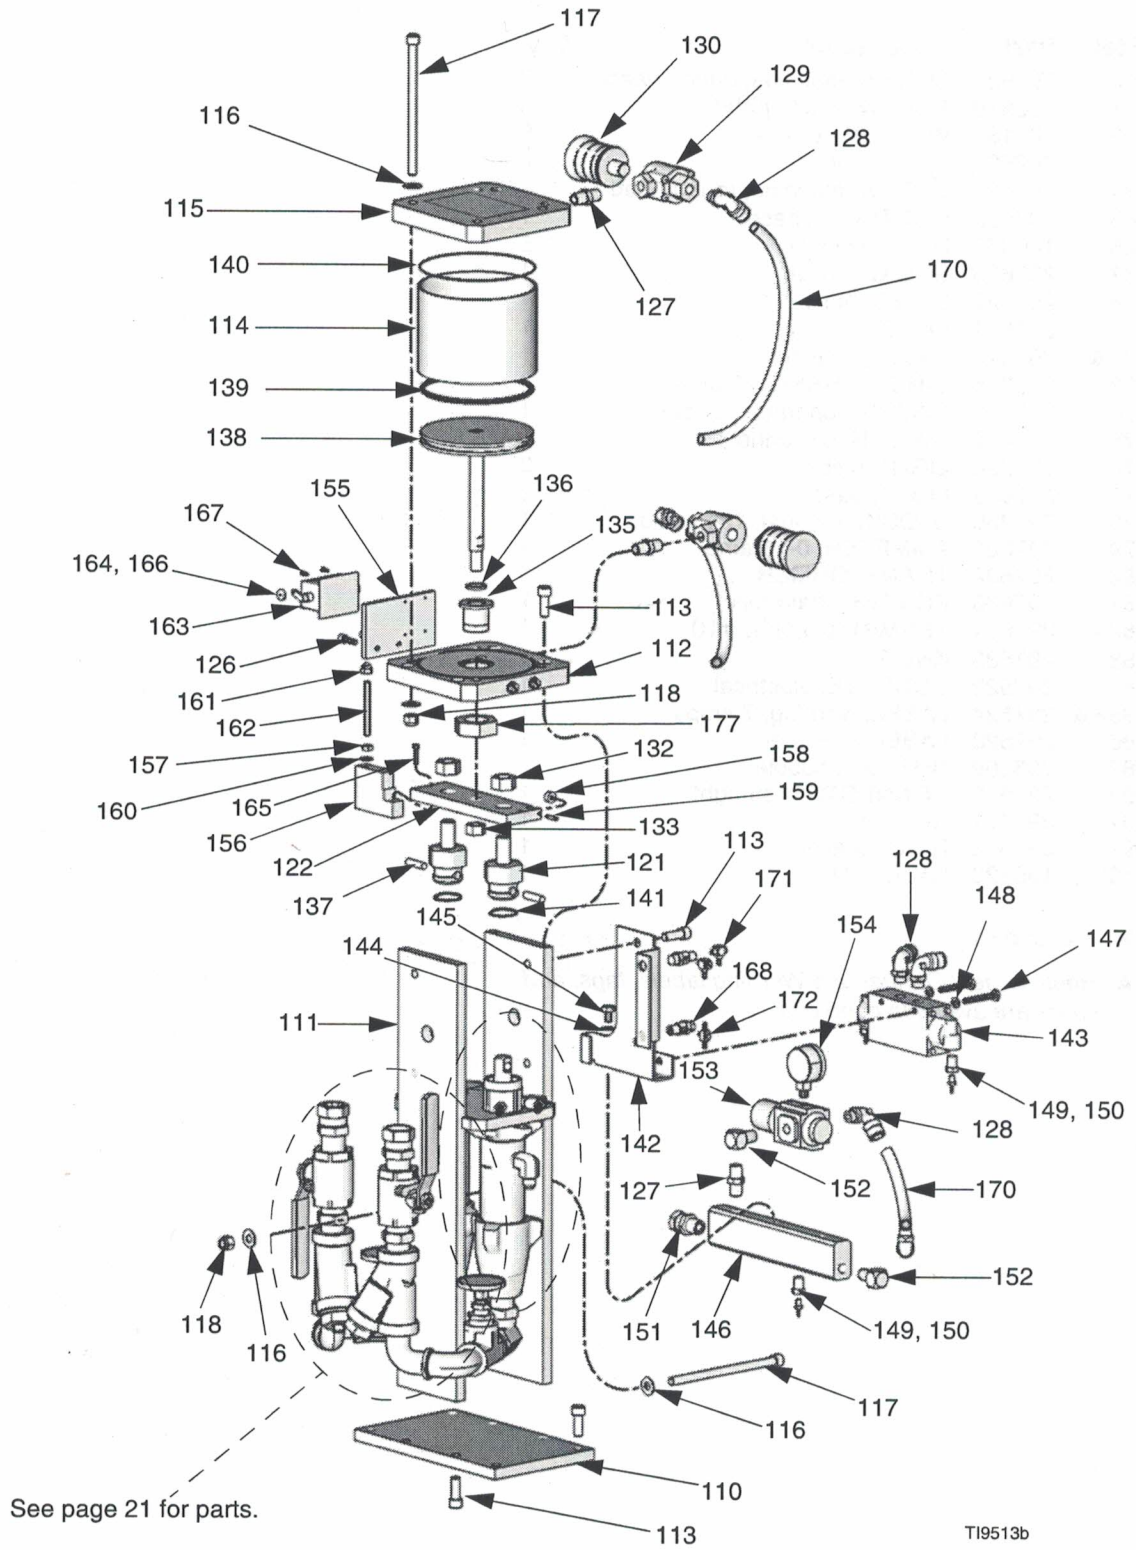

Air Motor Assembly

Air Motor Assembly

Ref. Part	Description	Qty.	Ref. Part	Description	Qty.
110	15J138 PLATE, base, pump	1	149	297438 FITTING, adapter	3
111	15J131 PLATE, side	2	150	297429 FITTING, straight	5
112	15J587 PLATE, cylinder, air, bottom	1	151	155665 UNION, adapter	1
113	C19837 SCREW, cap, socket hd	10	152	100840 FITTING, elbow, street	1
114	297411 CYLINDER, air	1	153	116513 REGULATOR, air	1
115	15J586 PLATE, cylinder, air, top	1	154	111598 GAUGE, pressure, air	1
116	101971 WASHER, thrust	8	155	297549 PLATE, counter	1
117	120557 SCREW, cap, socket head	5	156	297551 BRACKET, yoke	1
118	101566 NUT, lock	5	157	100015 NUT, hex mscr (not shown)	2
119	15J133 PLATE, mounting, cylinder	1	158	297371 ROLLER	1
120	246831 PUMP, displacement, w/lube, 0.552	1	159	297383 STUD, operating	1
121	15J132 LINK, connecting	2	160	100086 WASHER, plain	1
122	15J684 PLATE, yoke, pump	1	161	100029 NUT, cap, hex	1
123	191892 FITTING, elbow, street, 90 deg	1	162	297584 STUD, threaded	1
124	193031 NUT, retaining	2	163	297585 COUNTER, mechanical	1
125	245971 PUMP	1	164	297552 WHEEL, counter	1
126	112166 SCREW, cap, sch	2	165	295709 SCREW, cap, socket head	1
127	156971 FITTING, nipple, short	3	166	295695 SCREW, cap, buttoned	1
128	114128 FITTING, elbow, male, swivel	6	167	295203 SCREW, cap, 6-32 x 1/4, bh	4
129	297439 VALVE, quick exhaust	2	168	297440 VALVE, pilot	2
130	108636 MUFFLER	2	169	297442 TUBE	3
131	116746 FITTING, barbed, plated	2	170	054760 TUBE, polyurethane, rnd, black	3
132	120553 NUT, center lock, 5/8-18	2	171	297370 CONNECTOR, tube, air	3
133	120552 NUT, center lock, 1/2-20	1	172	297430 FITTING, tee	1
134	104765 PLUG, pipe headless	2	173	261840 FITTING, elbow, male	1
135	15J149 BUSHING, rod, air motor	1	174	102124 THERMOMETER, dial	2
136	120554 SEAL, u-cup, bevel lip	1	175	15D757 HOUSING, thermometer, viscon hp	2
137	183210 PIN, str, hdls	2	176	288356 KIT, fluid inlet, pair	1
138	297372 PISTON, air, w/ rod	1	176a	FITTING, union, adapter, 90 deg	2
139	296113 O-RING, #350,buna-n	1	176b	TEE, pipe 3	2
140	296112 O-RING, #049,buna-n	2	176c	BUSHING, pipe	2
141	183169 SPRING, retaining	2	176d	FITTING, elbow, pipe, male	2
142	15J614 BRACKET, mounting, control	1	176e	STRAINER, y	2
143	297389 VALVE, pilot	1	176f	FITTING, nipple, hex	2
144	109468 SCREW, cap, hex hd	2	176g	VALVE, ball, 3/4 npt	2
145	100186 WASHER, lock, internal tooth	2	176h	FITTING, union, 3/4 mpt x 1/2 fpt	1
146	297527 MANIFOLD, air	1	176k	FITTING, swivel	1
147	102313 SCREW, cap, hex, 1/4	2	176m	ELBOW, 90 deg	2
148	100016 WASHER, lock	2	177	121601 NUT, acetal, 1 1/18-12	1